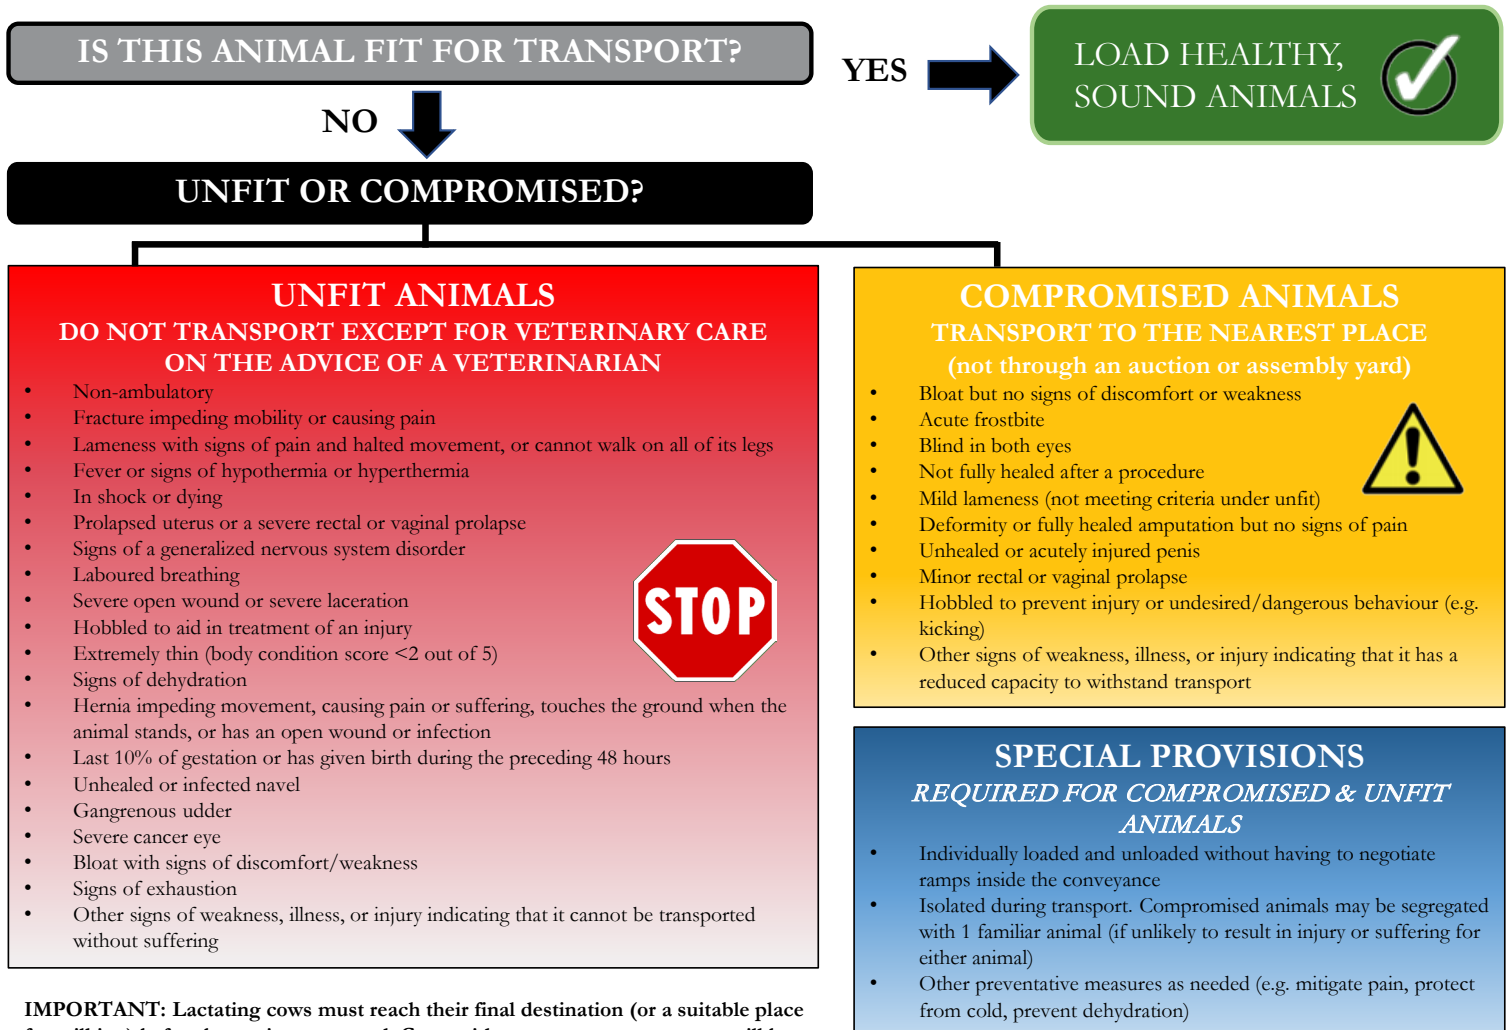

Transport Decision Tree

IMPORTANT: Lactating cows must reach their final destination (or a suitable place for milking) before becoming engorged. Cows with mammary engorgement will be considered compromised or unfit. Options include milking to prevent engorgement, drying off, or shipping when their milk production has decreased.